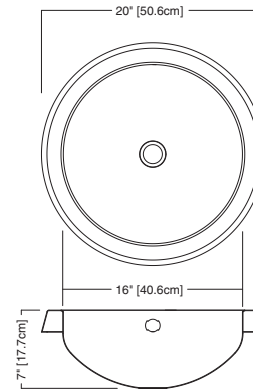

**LUXURY 20"
18 GAUGE STAINLESS STEEL VANITY BASIN**

Semi-recess vanity basin

- 18-10 Chrome Nickel content
- Installation hardware, template and instructions included
- **Waste fittings not included, must be ordered separately**
- **24" cabinet required**

Nominal Dimensions:

20" diameter x 7"

Bowl Size:

16" diameter

7" deep

Compliance Certifications:

IMPORTANT: Dimensions of fixtures are nominal and may vary within the range of tolerances established by ASME A112.19.3
These measurements are subject to change or cancellation. No responsibility is assumed for use of superseded or voided leaflet.